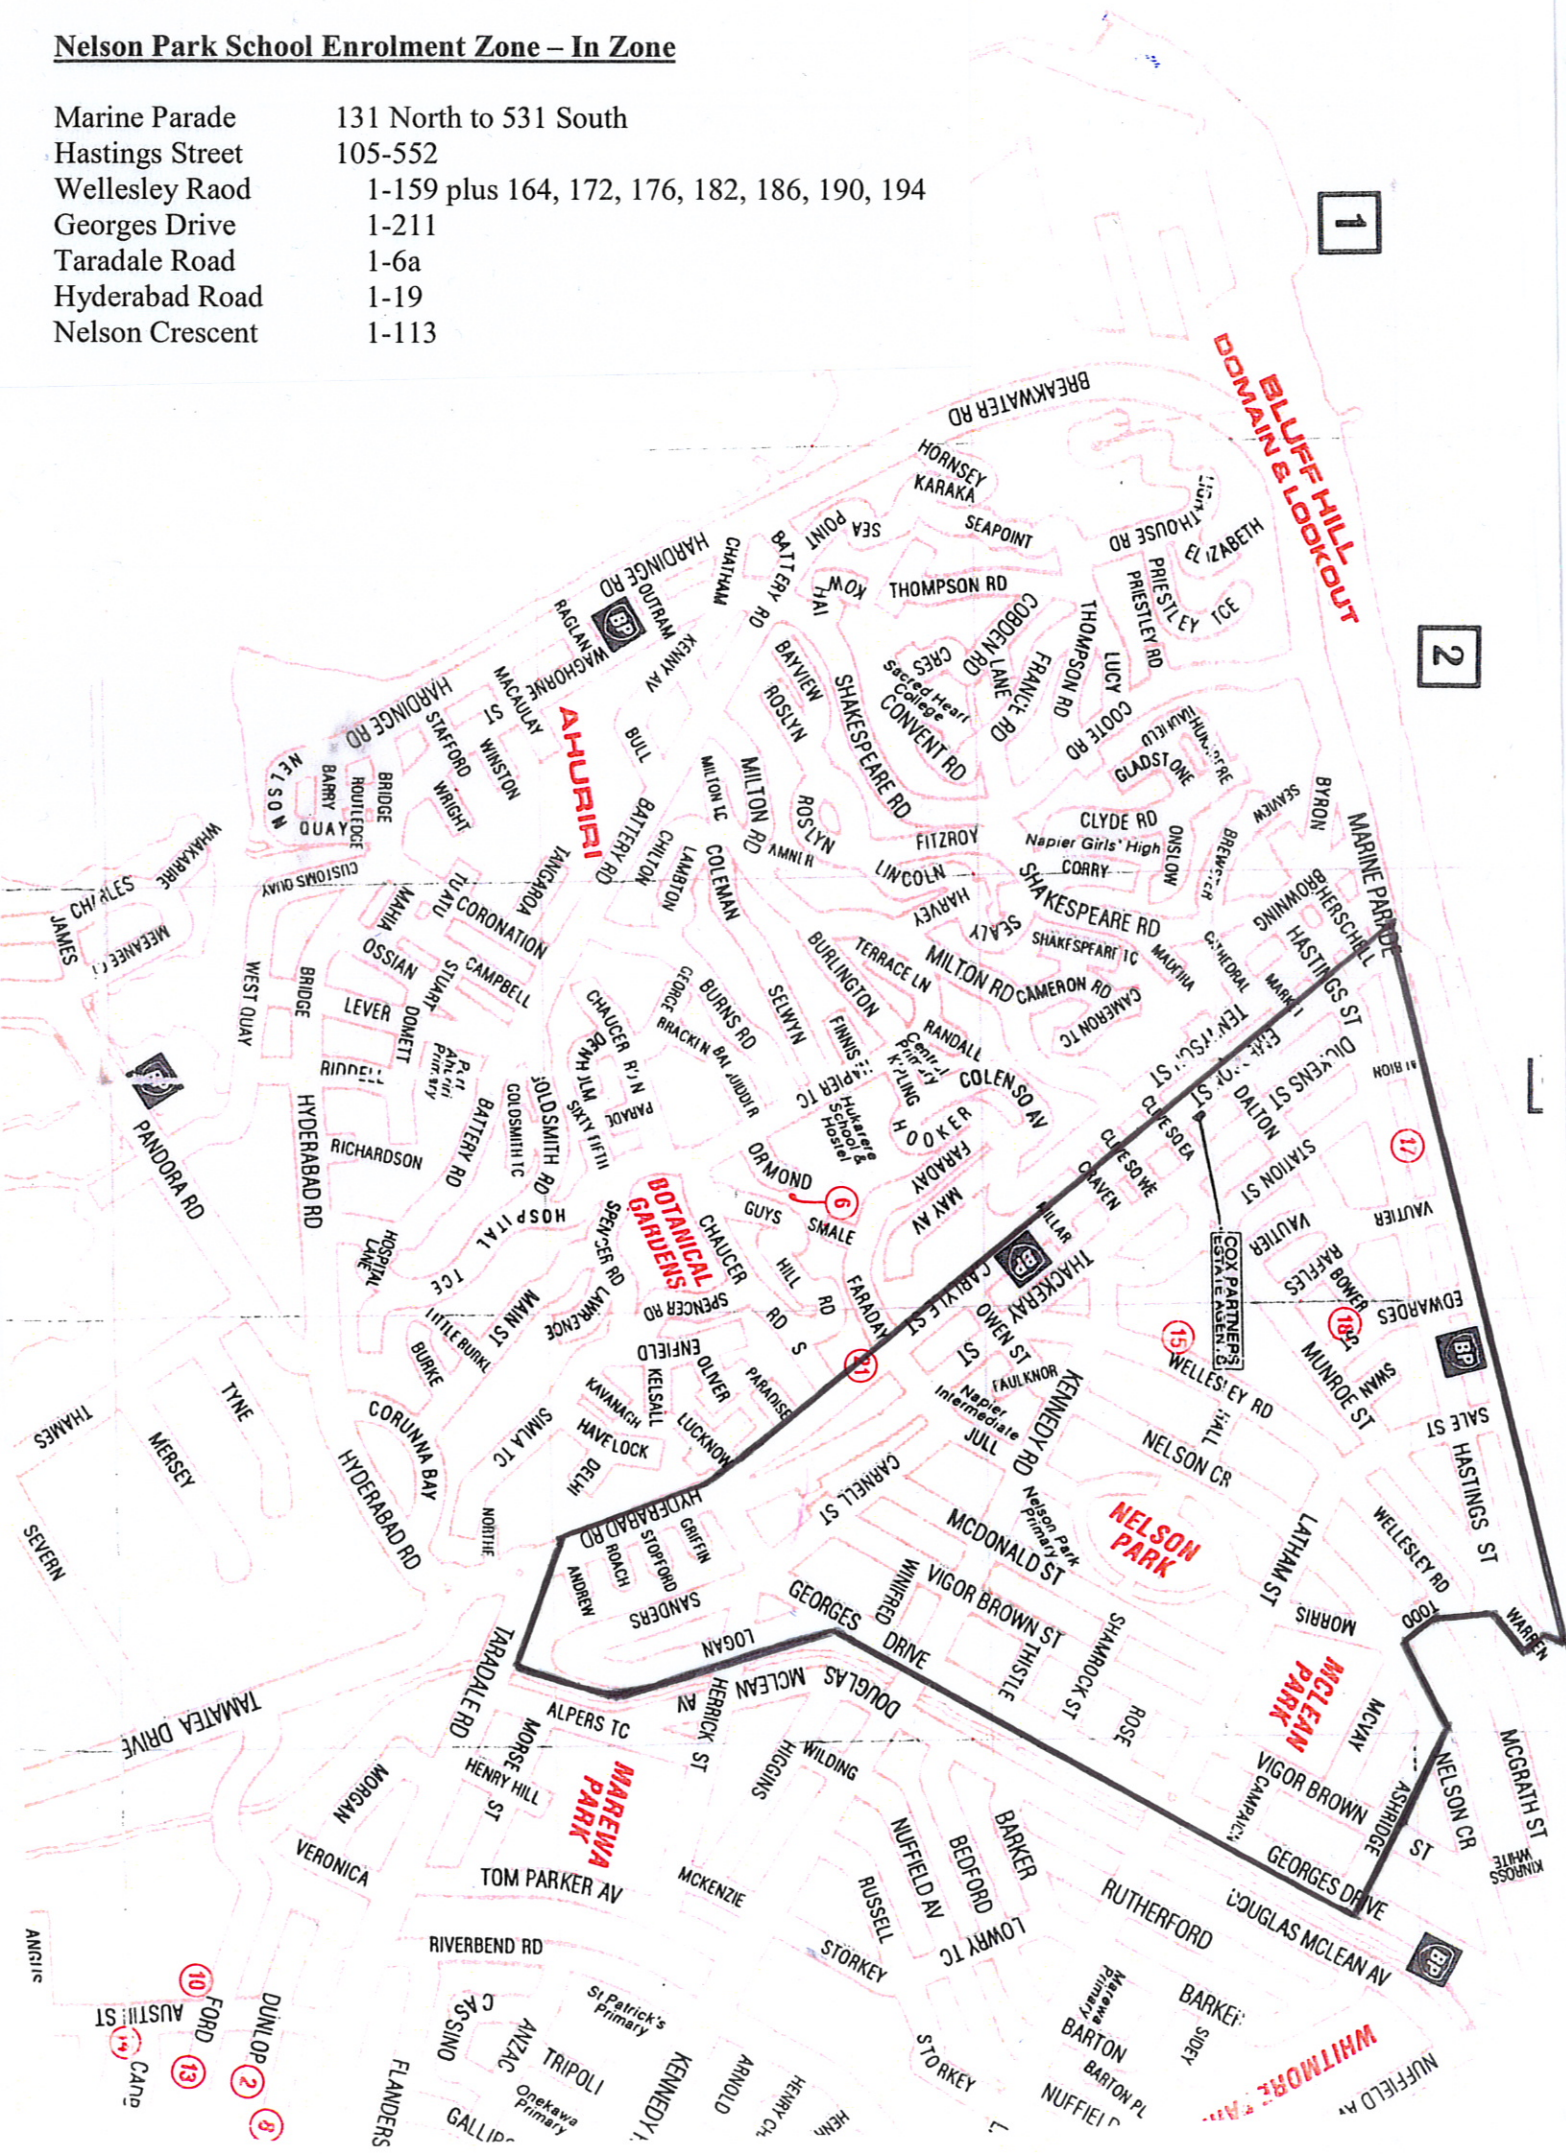

Nelson Park School Enrolment Zone – In Zone

- Marine Parade 131 North to 531 South
- Hastings Street 105-552
- Wellesley Road 1-159 plus 164, 172, 176, 182, 186, 190, 194
- Georges Drive 1-211
- Taradale Road 1-6a
- Hyderabad Road 1-19
- Nelson Crescent 1-113

1

2